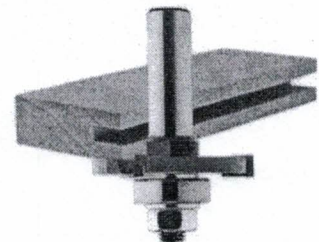

ROUTER BITS FOR DEXERDRY

Azek/Timberteck

1/4" wide X 3/8" deep.

Trex

Specifically Designed for the Trex Profile

DeckKorators

5/32" wide X 3/8" deep.

Fiberon

5/32" wide X 13/32" deep.