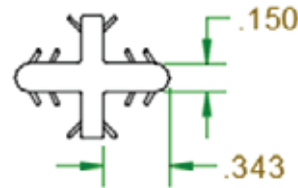

Actual size

Box, 25 Pc DEXERDRY FBR-B-16-foot length

#279019

To learn more and obtain installation instructions visit us at www.dexerdry.com

DEXERDRY®

Man. Part # E82718KNQA00

Can only be used with:

Azek

Timbertech

Actual size

Box, 25 Pc DEXERDRY ATB-16-foot length

To learn more and obtain installation instructions visit us at

www.dexerdry.com

DEXERDRY®

Man. Part # E83318KNQA00

Can only be used with: