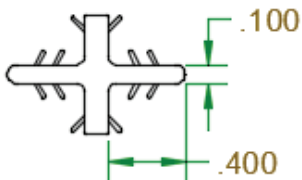

Box, 25 Pc DEXERDRY DKB-16-foot length

#276392

To learn more and obtain installation instructions visit us at www.dexerdry.com

DEXERDRY®

Man. Part # E83118KNQA00

Can only be used with:

Fiberon

Moisture Shield

Actual size

Box, 25 Pc DEXERDRY FBR-B-16-foot length

#279019

To learn more and obtain installation instructions visit us at www.dexerdry.com

DEXERDRY®

Man. Part # E82718KNQA00

Can only be used with:

Azek

Timbertech

Actual size

Box, 25 Pc DEXERDRY ATB-16-foot length

To learn more and obtain installation instructions visit us at

www.dexerdry.com

DEXERDRY®

Man. Part # E83318KNQA00

Can only be used with: