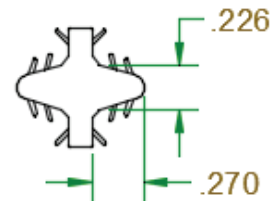

Actual size

Box, 25 Pc DEXERDRY TRXTRAN-B-16-foot length

#279016