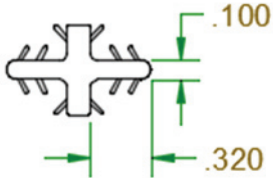

DEXERDRY®

Man. Part # E83018KNQA00

Can only be used with:

Deckorators

Wolf

Evergrain

Trex Select (ONLY)

Actual size

Box, 25 Pc DEXERDRY DKB-16-foot length

#276392

To learn more and obtain installation instructions visit us at www.dexerdry.com

DEXERDRY®

Man. Part # E83118KNQA00

Can only be used with:

Fiberon

Moisture Shield

Actual size

Box, 25 Pc DEXERDRY FBR-B-16-foot length

#279019

To learn more and obtain installation instructions visit us at www.dexerdry.com

DEXERDRY®

Man. Part # E82718KNQA00

Can only be used with:

Azek

Timbertech

Actual size

Box, 25 Pc DEXERDRY ATB-16-foot length

To learn more and obtain installation instructions visit us at

www.dexerdry.com

DEXERDRY®

Man. Part # E83318KNQA00

Can only be used with: